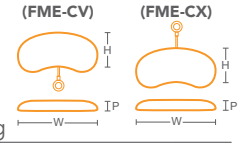

Curvilinear
 Zone Textured & Smooth Surface
 Remote Port, 17cm Tubing

WTH cm	HT cm	PROJ cm	VOL cc	SMOOTH		TEXTURED	
				Catalog #	QTY	Catalog #	QTY
19.0	6.5	3.8-6.3	320-480cc	SRE-CV-320S		SRE-CV-320	
23.8	7.5	4.5-7.0	520-780cc	SRE-CV-520S**		SRE-CV-520**	
26.2	9.0	4.7-7.5	720-1080cc	SRE-CV-720S**		SRE-CV-720**	

Fleming & Mayer Design, Scalp
 Smooth Surface
 Large Remote Port, 10.25cm Tubing

WTH cm	HT cm	PROJ cm	VOL cc	SMOOTH	
				Catalog #	QTY
18.0	6.0	5.0-6.3	300-480cc	FME-CV-300S**	
18.0	6.0	5.0-6.3	300-480cc	FME-CX-300S**	